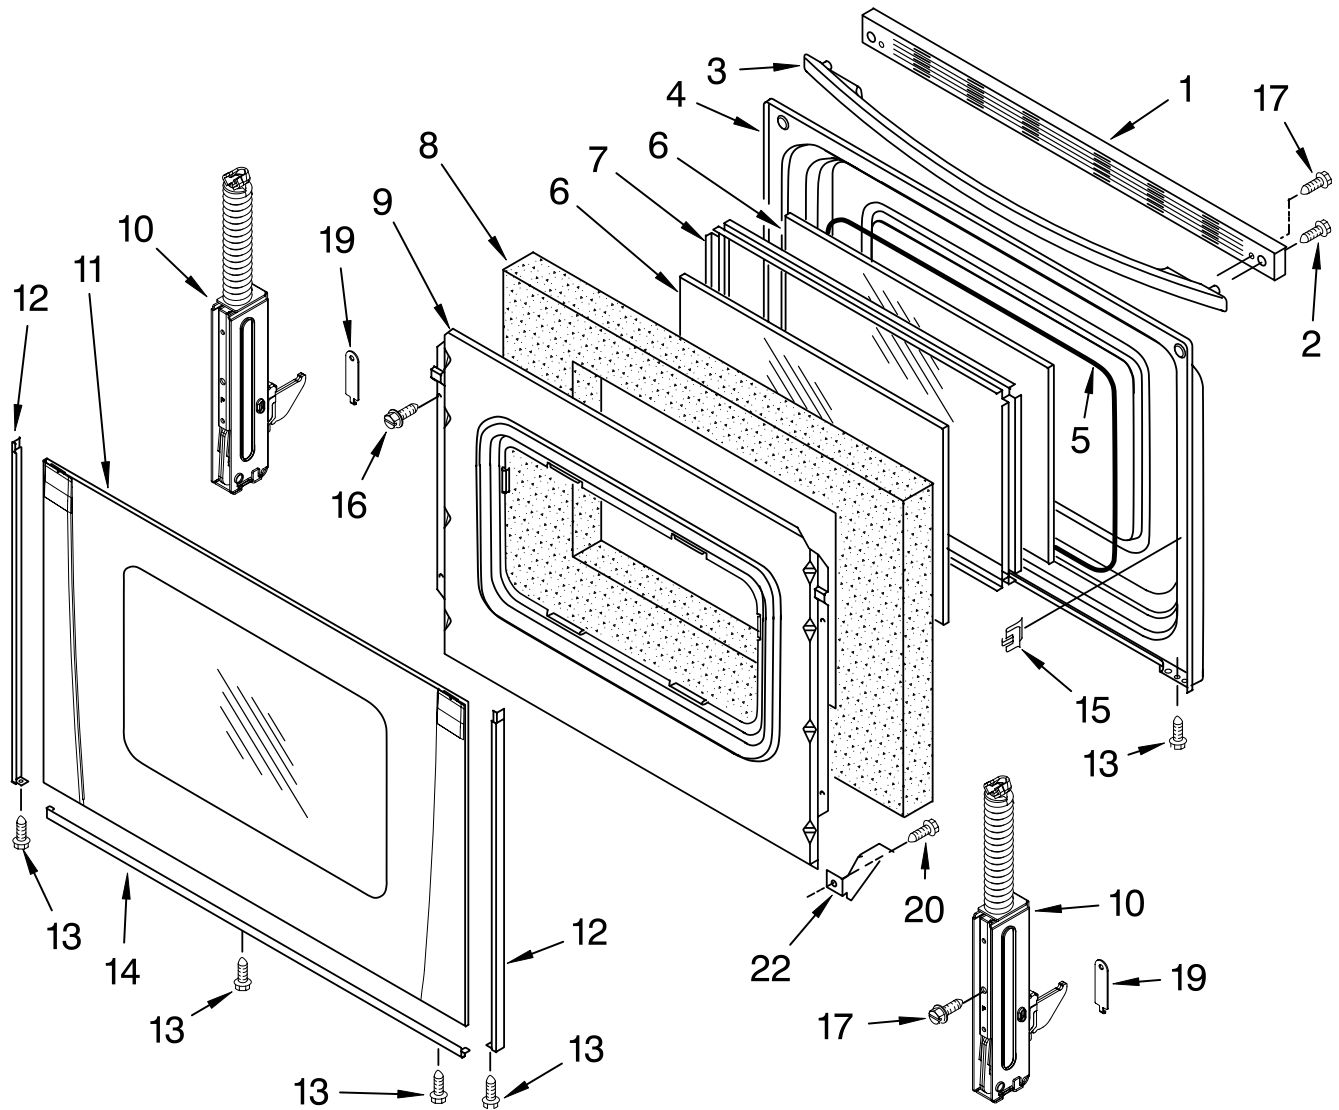

DOOR PARTS

For Models: GR673LXSQ0, GR673LXSS0, GR673LXSB0
(White) (Stainless Steel) (Black)

Illus. No.	Part No.	DESCRIPTION	Illus. No.	Part No.	DESCRIPTION	Illus. No.	Part No.	DESCRIPTION
1	9761975	Trim, Top	9	9761357	Retainer, Insul.	13	3196160	Screw
	9761977	White	10	9761496	Hinge, Door (2)	14		Trim, Lower
	9762391	Stainless Model	11		Glass, Outer		8523175	White
2	3196164	Black		W10010660	White		8523177	Black
3		Screw		W10010680	Black	15	3196025	Clip, Glass (4)
		Handle, Door		W10010690	Stainless Steel	16	W10031790	Screw
	9761978	White	12		Trim, Side	17	W10031780	Screw
	6761979	Black		8523166	White Left Hand	19	9761517	Clip, Dr Mntg (2)
	9761981	Stainless Steel		8523172	White Right Hand	20	3196165	Screw
4	9761344	Liner, Door		8523171	Black Left Hand	22	3196794	Bracket, Window(2)
5	8522414	Seal, Window		8523165	Black Right Hand			
6	9758162	Glass, Inner (2)		9762249	Unvrsl Slvr LH			
7	3186289	Frame, Glass		9762250	Unvrsl Slvr RH			
8	8272618	Insulation, Door						

FOR ORDERING INFORMATION REFER TO PARTS PRICE LIST